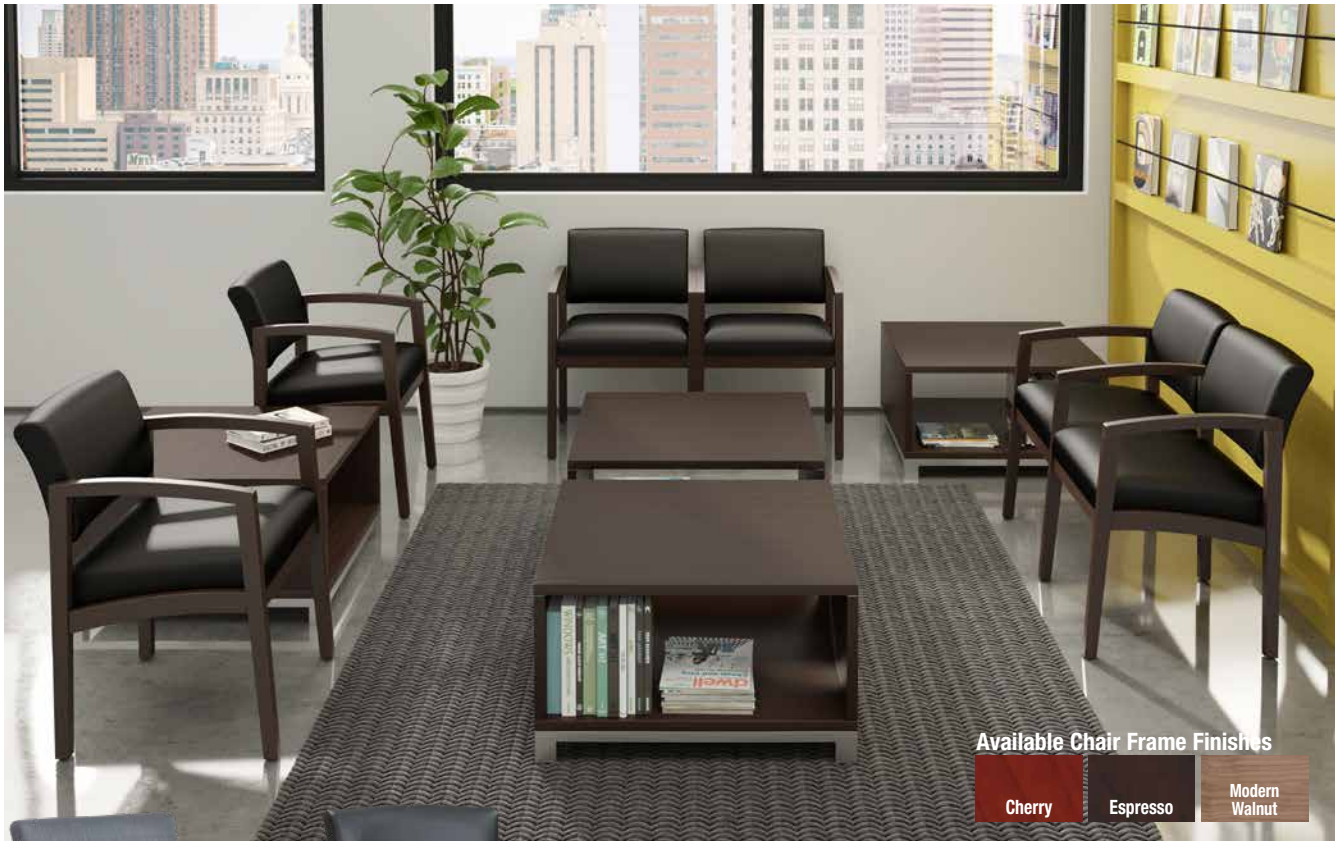

Redmond Wood Guest Seating

Performance Wood Chairs are constructed of solid wood for maximum strength and durability. The wood is dried to specific tolerances before milling, to ensure perfect fit of all joints, structural soundness, and even finishing. Joints are glued and reinforced for strength and stability.

Redmond Wood Guest Chair
Model No. 1700 - Stocked in Black Bonded Leather or Slate Fabric on Modern Walnut, Cherry and Espresso Frame. List $299

**Bonded
Leather**

**Designer
Fabric**

Cube Laminate Coffee Tables

Cube Laminate Coffee Table with Silver Base
Model No. PL9997/9998
30"W x 30"D x 18.5"H
Stocked in Modern Walnut, White, Espresso & Newport Gray. List $397

Cube Laminate Coffee Table with Laminate Base
Model No. PL9997/9999
30"W x 30"D x 15"H
Stocked in Modern Walnut, White, Espresso & Newport Gray. List $273